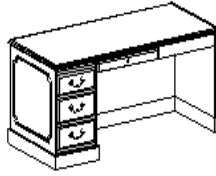

Available Finish: Walnut

Traditional Veneer

Available Finish: Walnut

Double Pedestal Desk
36 x 72

Single Pedestal Desk
30 x 66

Single Pedestal Desk w/
Left or Right Return
30x66 w/24 x 48

Full Storage Credenza
20 x 75

Kneespace Credenza
20 x 75

Full Storage Hutch
20 x 72

Terminal Table
24 x 36

End Table
28 x 18

Coffee Table
44 X 22

Conference Tables
42 X 96
42 X 120

Conference Table
42 " Round

4 Shelf Bookcase
38 x 54