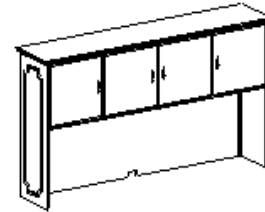

Available Finish: Walnut

Traditional Veneer

Available Finish: Walnut

Double Pedestal Desk
36 x 72

Single Pedestal Desk
30 x 66

Single Pedestal Desk w/
Left or Right Return
30x66 w/24 x 48

Full Storage Credenza
20 x 75

Kneespace Credenza
20 x 75

Full Storage Hutch
20 x 72

Terminal Table
24 x 36

End Table
28 x 18

Coffee Table
44 X 22

Conference Tables
42 X 96
42 X 120

Conference Table
42 " Round

4 Shelf Bookcase
38 x 54