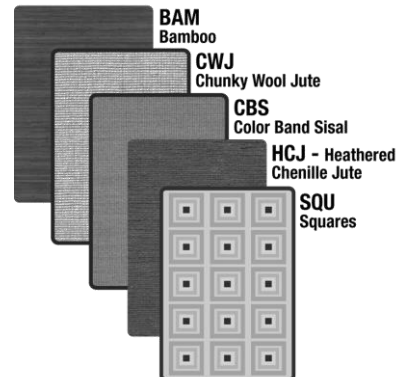

DuraMat® - Hard Floor (Non-studded)

36" x 48"	Rectangle	$ 105.93	$ 79.44	CM23142XXX
45" x 53"	Rectangle	$ 148.73	$ 111.56	CM23242XXX
46" x 60"	Rectangle	$ 170.13	$ 127.61	CM23442FXXX

Impressions - Mirrors the soothing aspects of soft chenille, earthy jutes and sisals or warm bamboo.