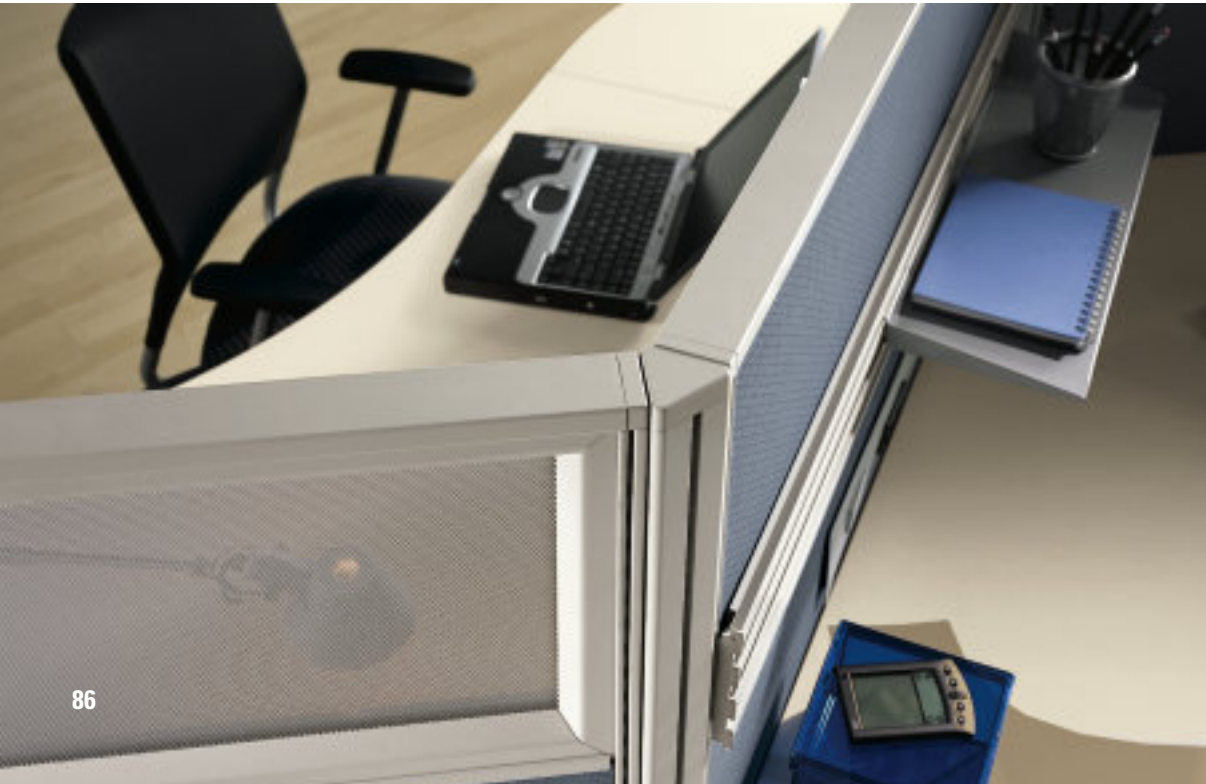

Reception station in Natural Maple/Tan with panels in Aeon Jute, Flagship® lateral files in Taupe (see pages 182-183) and Park Avenue Collection® reception seating in Chameã Chaps (see page 149).

120° Connectors and worksurfaces allow for unique solutions in the office environment.

Please see pages 94-99 for the large selection of products available in this series.