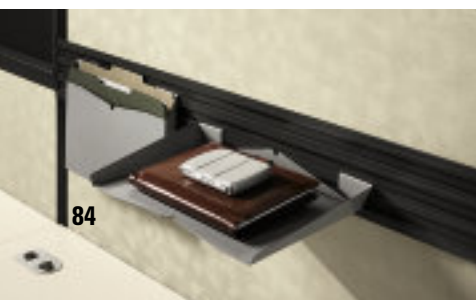

Office/conference workstation in Whitestone/Light Gray with panels in Vesta Hematite and Catalyst Luster with Charcoal trim, Tercero™ table in Natural Maple/Titanium (see pages 208-209), and Perpetual® chairs in Curfew Iron and Solo Wheat (see page 149).

Paper management, with flat-profile support bar and lean accessories, provides easy access to frequently-used folders, papers and CDs.

Use perforated metal top tier panels in conjunction with clear or frosted glass top tier and fabric panels to customize your office setting.

Flagship® storage towers and worksurfaces in White Aluminum (see page 179) with Initiate® panels in Catalyst Silver and Alaris™ chairs in Simple Textiles™ Sequel Rain (see page 149).

Split-level corner workspace places a keyboard tray at the optimum level for most workers – and saves valuable desktop space. Ergonomically designed workspace reduces fatigue and work-related strain.

120° Connectors and worksurfaces allow for unique solutions in the office environment.

Please see pages 94-99 for the large selection of products available in this series.

Initiate[®]

GET PERSONAL WITH YOUR PERSONAL SPACE. Our optional worksurface-height electrical and data option keeps you from having to crawl around under your desk looking for an outlet. Clear, frosted or perforated metal top tier panels offer the designer look without the designer price tag.