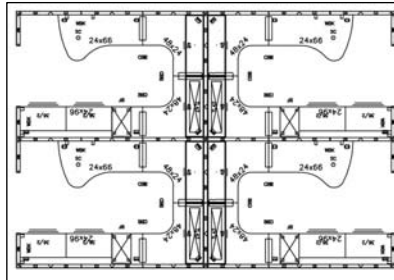

TSN936 Tasanee Birch
TSN912 Tasanee Silk
TSN 975 Tasanee Willow

Paint

PR5 Champaign Metallic

Top Caps

Special Makor Wood

Allsteel Creates World-Class look with Align™

When one of the world's largest publicly-owned contractors moved its headquarters from California to Texas, they required a solution that made an architectural statement to fit its status as a world leader in engineering and construction. Align's material versatility provided the perfect answer.