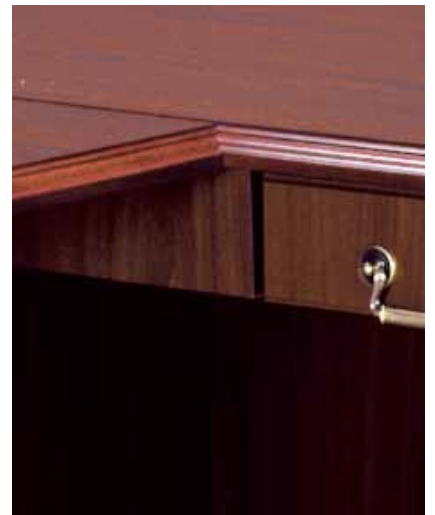

Bridges and Returns feature common grain direction with desks and credenzas and reverse coped edge detail on connecting ends for a continuously smooth work surface.