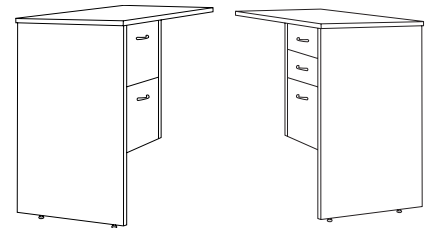

Elevation Standing Height

Goes Great with Work.®

Elevation combines architectural appearance with case-in-shell construction for unique design and value. Durable thermally fused laminate surfaces are 1" thick with smooth, soft-roll edges made of heavy-duty, 3mm PVC AdvantEdge for long term durability. Overhead storage units feature an open back with six paper storage compartments above.

Standing Height Single Pedestal Desk
S_700R (Shown)
S_700L

72" x 30" x 40"

- One box/box/file locking pedestal
- Pre-installed filing hardware for letter or legal filing
- Open storage pedestal on connecting side
- Standing height allows greater mobility
- Stand or use extended height task chair
- Some assembly required

Full-size Pedestals feature standard box/box/file or file/file drawer configurations.

Open Pedestals. Desks feature an open storage pedestal in the connection corner, providing extra concealed storage for CPUs, gym bags, handbags, etc. Includes grommets in bottom and side.

Standing Height Desk Return
S_622LF (Shown Left)
S_622RF

S_622L

S_622R (Shown Right)

42" x 24" x 40"

- One file/file locking pedestal (on LF and RF)
- One box/box/file locking pedestal (on L and R)
- Pre-installed filing hardware for letter or legal filing
- Connects with standing height desks
- Some assembly required