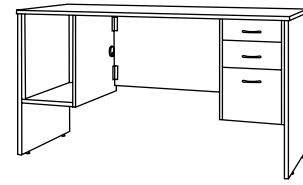

Elevation Standing Height

Goes Great with Work.®

Elevation combines architectural appearance with case-in-shell construction for unique design and value. Durable thermally fused laminate surfaces are 1" thick with smooth, soft-roll edges made of heavy-duty, 3mm PVC AdvantEdge for long term durability. Overhead storage units feature an open back with six paper storage compartments above.

Standing Height Single Pedestal Desk
S_700R (Shown)
S_700L

72" x 30" x 40"

- One box/box/file locking pedestal
- Pre-installed filing hardware for letter or legal filing
- Open storage pedestal on connecting side
- Standing height allows greater mobility
- Stand or use extended height task chair
- Some assembly required

Full-size Pedestals feature standard box/box/file or file/file drawer configurations.

Open Pedestals. Desks feature an open storage pedestal in the connection corner, providing extra concealed storage for CPUs, gym bags, handbags, etc. Includes grommets in bottom and side.

Standing Height Desk Return
S_622LF (Shown Left)
S_622RF

S_622L

S_622R (Shown Right)

42" x 24" x 40"

- One file/file locking pedestal (on LF and RF)
- One box/box/file locking pedestal (on L and R)
- Pre-installed filing hardware for letter or legal filing
- Connects with standing height desks
- Some assembly required