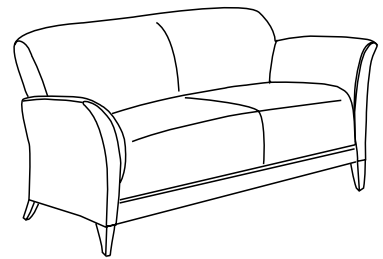

Rebecca

Goes Great with Work.

Award-winning reception seating, **Rebecca** features an elegant, flared-arm design popular in many environments and applications. Elegant double-needle tailoring. Taut seat, no-sag springs and high-density foam ensure long-term comfort and durability. Wood finish legs coordinate with wood end and cocktail tables. Optional BAM feet with truncated design. Ottoman (6400) available with wood legs or self-locking casters.

Rebecca Club Chair
 Model Number: 6201
 Overall: 38"W x 32.5"D x 34.5"H
 Back: 21"W x 16"H
 Seat: 23"W x 21"D
 Seat Height from Floor: 18.5"
 Arm Height from Floor: 25"

6202
 Loveseat
 FM Natural
 Kinetic 808 Black Gold

Rebecca Loveseat
 Model Number: 6202
 Overall: 59"W x 32.5"D x 34.5"H
 Back: 43.5"W x 16"H
 Seat: 44.5"W x 21"D
 Seat Height from Floor: 18.5"
 Arm Height from Floor: 25"

Rebecca Sofa
 Model Number: 6203
 Overall: 81.5"W x 32.5"D x 34.5"H
 Back: 66"W x 16"H
 Seat: 66.5"W x 21"D
 Seat Height from Floor: 18.5"
 Arm Height from Floor: 25"

Shown on front:

- 6201**
Club Chair
- 6203**
Sofa
FM Natural
Kinetic 808 Black Gold

All HPFI Seating available in several finishes and over 60 upholstery options at industry-leading Quick Ship lead times of 3 days. Ask your HPFI Representative for details. Reference current price list for complete descriptions. Specifications subject to change without notice.