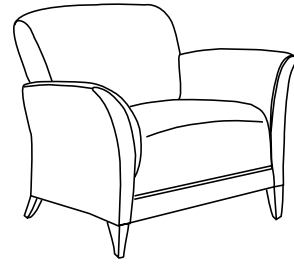

Rebecca

Goes Great with Work.

Award-winning reception seating, **Rebecca** features an elegant, flared-arm design popular in many environments and applications. Elegant double-needle tailoring. Taut seat, no-sag springs and high-density foam ensure long-term comfort and durability. Wood finish legs coordinate with wood end and cocktail tables. Optional BAM feet with truncated design. Ottoman (6400) available with wood legs or self-locking casters.

Rebecca Club Chair
 Model Number: 6201
 Overall: 38"W x 32.5"D x 34.5"H
 Back: 21"W x 16"H
 Seat: 23"W x 21"D
 Seat Height from Floor: 18.5"
 Arm Height from Floor: 25"

6202
 Loveseat
 FM Natural
 Kinetic 808 Black Gold

Rebecca Loveseat
 Model Number: 6202
 Overall: 59"W x 32.5"D x 34.5"H
 Back: 43.5"W x 16"H
 Seat: 44.5"W x 21"D
 Seat Height from Floor: 18.5"
 Arm Height from Floor: 25"

Rebecca Sofa
 Model Number: 6203
 Overall: 81.5"W x 32.5"D x 34.5"H
 Back: 66"W x 16"H
 Seat: 66.5"W x 21"D
 Seat Height from Floor: 18.5"
 Arm Height from Floor: 25"

Shown on front:

- 6201**
Club Chair
- 6203**
Sofa
FM Natural
Kinetic 808 Black Gold

All HPFI Seating available in several finishes and over 60 upholstery options at industry-leading Quick Ship lead times of 3 days. Ask your HPFI Representative for details. Reference current price list for complete descriptions. Specifications subject to change without notice.