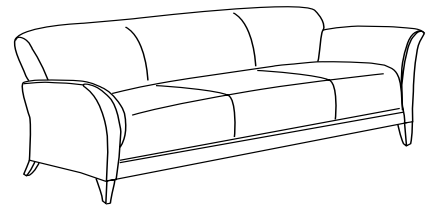

Rebecca

Goes Great with Work.

Award-winning reception seating, **Rebecca** features an elegant, flared-arm design popular in many environments and applications. Elegant double-needle tailoring. Taut seat, no-sag springs and high-density foam ensure long-term comfort and durability. Wood finish legs coordinate with wood end and cocktail tables. Optional BAM feet with truncated design. Ottoman (6400) available with wood legs or self-locking casters.

Rebecca Club Chair
 Model Number: 6201
 Overall: 38"W x 32.5"D x 34.5"H
 Back: 21"W x 16"H
 Seat: 23"W x 21"D
 Seat Height from Floor: 18.5"
 Arm Height from Floor: 25"

6202
 Loveseat
 FM Natural
 Kinetic 808 Black Gold

Rebecca Loveseat
 Model Number: 6202
 Overall: 59"W x 32.5"D x 34.5"H
 Back: 43.5"W x 16"H
 Seat: 44.5"W x 21"D
 Seat Height from Floor: 18.5"
 Arm Height from Floor: 25"

Rebecca Sofa
 Model Number: 6203
 Overall: 81.5"W x 32.5"D x 34.5"H
 Back: 66"W x 16"H
 Seat: 66.5"W x 21"D
 Seat Height from Floor: 18.5"
 Arm Height from Floor: 25"

Shown on front:

- 6201**
Club Chair
- 6203**
Sofa
FM Natural
Kinetic 808 Black Gold

All HPFI Seating available in several finishes and over 60 upholstery options at industry-leading Quick Ship lead times of 3 days. Ask your HPFI Representative for details. Reference current price list for complete descriptions. Specifications subject to change without notice.