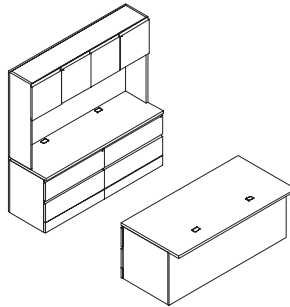

Overdesk
Four doors
72"W 15"D 45½"H
ROAH72T0DH

Credenza
72"W 24"D 29½"H
RCD6LDH7224K

Desk
Box/box/file,
File/file
72"W 36"D 29½"H
RDDPDH7236JK

Overdesk
Four doors
72"W 15"D 45½"H
ROAH72T0DH

Credenza
Double Pedestal,
File/file
72"W 24"D 29½"H
RCDPDH7224K

Bow Front Desk
Box/box/file,
File/file
72"W 30"D 29½"H
RBSPDH7230JK