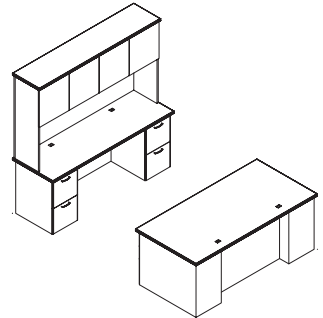

Magnusson Desk, Pedestal, Hutch and Credenza Configurations

Single Pedestal Desk

Double Pedestal Desk

Desk, Credenza and Hutch

Credenza
Four position,
File/file right and left,
Double door center
65"W 24"D 28½"H
NTFC 6624

Desk
File/file left,
Box/box/file right
65"W 30"D 28½"H
NTDP 6630-23

Hutch
Four doors
71"W 16"D 43½"H
NTHU 7216

Credenza
Four position,
File/file right and left,
Double door center
71"W 24"D 28½"H
NTFC 7224

Desk
File/file left,
Box/box/file right
71"W 30"D 28½"H
NTDP 7230-23

Hutch
Four doors
71"W 16"D 43½"H
NTHU 7216

Credenza
File/file left, File/file right
71"W 24"D 28½"H
NTKC 7224-22

Desk
File/file left,
Box/box/file right
71"W 36"D 28½"H
NTDP 7236-23

L-Desk

U-Desk

Desk
Box/box/file left
71"W 30"D 28½"H
NTSP 7230-30

Desk-height Bridge
48"W 24"D 28½"H
NTBR 4824

U-configuration Credenza
File/file right
71"W 24"D 28½"H
NTUC 7224-02

Desk
Box/box/file left
71"W 36"D 28½"H
NTSP 7236-30

Desk-height Bridge
48"W 24"D 28½"H
NTBR 4824

U-configuration Credenza
Lateral right
71"W 24"D 28½"H
NTUC 7224-05

Bullet Top Desk
71"W 36"D 28½"H
NTBT 7236

Desk-height Bridge
48"W 24"D 28½"H
NTBR 4824

U-configuration Credenza
Box/box/file right
71"W 24"D 28½"H
NTUC 7224-03

Hutch Four doors
71"W 16"D 43½"H
NTHU 7216

Knoll Essentials Magnusson Wood Casegoods are available in Beech and Medium Cherry on Beech finishes as well as Techwood quarter-cut veneers; see page 48. For the complete line of Knoll Essentials Magnusson Wood Casegoods, consult the Knoll Essentials price list.