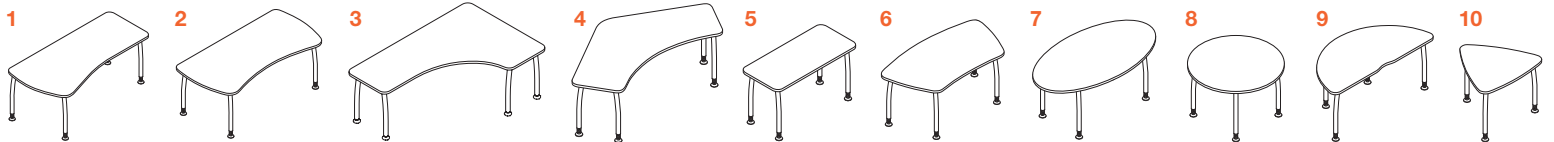

1 Upstart
Y-shape Table Desk, left
72"W 28-36"D 25-30"H
AUP Y72DFL4
Y-shape Table Desk, right
AUP Y72DFR4

2 Upstart
M-shape Table Desk
(not shown)
72"W 28-36"D 25-30"H
AUP M72DF4

3 Upstart
Extended Corner Table Desk, left
72"W 48"D 25-30"H
AUP C7248S5

Extended Corner Table Desk, right
AUP C4872S5

4 Upstart
120° Corner Table Desk
48"W 22"D 25-30"H
AUP V48S5

5 Upstart
Rectangular Table Desk
48"W 22"D 25-30"H
AUP S4854

6 Upstart
Wiper Table Desk
61"W 32½"D 25-30"H
AUP W60D4

7 Upstart
Oval Table Desk
66"W 36"D 25-30"H
AUP 0664

8 Upstart
Round Table Desk
42"D 25-30"H
AUP R424

9 Upstart
Half-round Table Desk
62"W 30"D 25-30"H
AUP D624

10 Upstart
Tripod Table
36"W 36"D 25-30"H
AUP T363