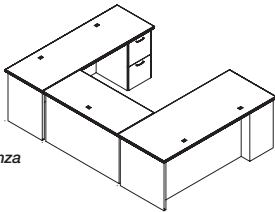

Magnusson Desk, Pedestal, Hutch and Credenza Configurations

Single Pedestal Desk

Double Pedestal Desk

Desk, Credenza and Hutch

Credenza
Four position,
File/file right and left,
Double door center
65"W 24"D 28½"H
NTFC 6624

Desk
File/file left,
Box/box/file right
65"W 30"D 28½"H
NTDP 6630-23

Hutch
Four doors
71"W 16"D 43½"H
NTHU 7216

Credenza
Four position,
File/file right and left,
Double door center
71"W 24"D 28½"H
NTFC 7224

Desk
File/file left,
Box/box/file right
71"W 30"D 28½"H
NTDP 7230-23

Hutch
Four doors
71"W 16"D 43½"H
NTHU 7216

Credenza
File/file left, File/file right
71"W 24"D 28½"H
NTKC 7224-22

Desk
File/file left,
Box/box/file right
71"W 36"D 28½"H
NTDP 7236-23

L-Desk

U-Desk

Desk
Box/box/file left
71"W 30"D 28½"H
NTSP 7230-30

Desk-height Bridge
48"W 24"D 28½"H
NTBR 4824

U-configuration Credenza
File/file right
71"W 24"D 28½"H
NTUC 7224-02

Desk
Box/box/file left
71"W 36"D 28½"H
NTSP 7236-30

Desk-height Bridge
48"W 24"D 28½"H
NTBR 4824

U-configuration Credenza
Lateral right
71"W 24"D 28½"H
NTUC 7224-05

Bullet Top Desk
71"W 36"D 28½"H
NTBT 7236

Desk-height Bridge
48"W 24"D 28½"H
NTBR 4824

U-configuration Credenza
Box/box/file right
71"W 24"D 28½"H
NTUC 7224-03

Hutch Four doors
71"W 16"D 43½"H
NTHU 7216

Knoll Essentials Magnusson Wood Casegoods are available in Beech and Medium Cherry on Beech finishes as well as Techwood quarter-cut veneers; see page 48. For the complete line of Knoll Essentials Magnusson Wood Casegoods, consult the Knoll Essentials price list.