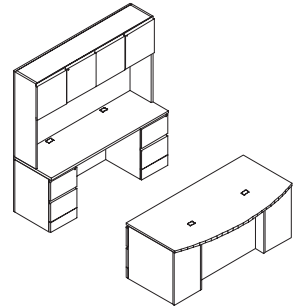

Overdesk
Four doors
72"W 15"D 45½"H
ROAH72T0DH

Credenza
Double Pedestal,
File/file
72"W 24"D 29½"H
RCDPDH7224K

Bow Front Desk
Box/box/file,
File/file
72"W 30"D 29½"H
RBSPDH7230JK