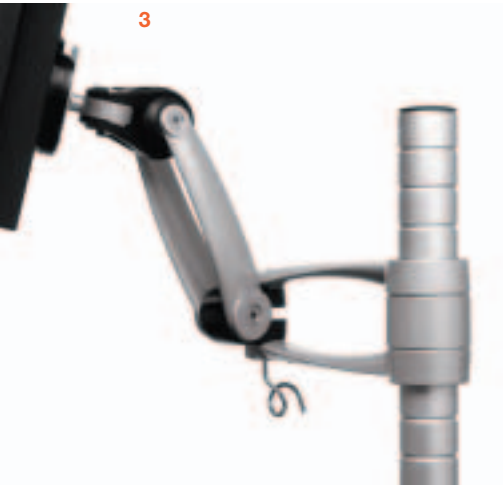

COPE-02-BASE

Spring Tension

Normal mode

Inverted mode

Knoll

4 Week Delivery! knoll.com 27

1 Zorro™
Available in
3 post heights
200mm (shown)
WSH-ZOR-200-PT-SR-K
300mm
WSH-ZOR-300-PT-SR-K
400mm
WSH-ZOR-400-PT-SR-K