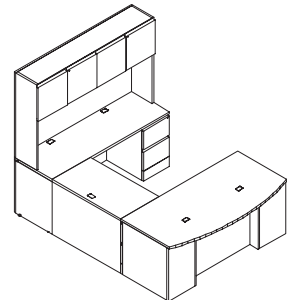

Desk-height Bridge
48"W 24"D 29½"H
RBRDH4224

Single Pedestal Credenza
Box/box/file
72"W 24"D 29½"H
RCSPDH7224K

Knoll Essentials Reff® Wood Casegoods are available in Beech, Medium Cherry on Beech, Maple and Burnt Walnut finishes; see page 48. For the complete line of Knoll Essentials Reff® Wood Casegoods, consult the Knoll Essentials price list.